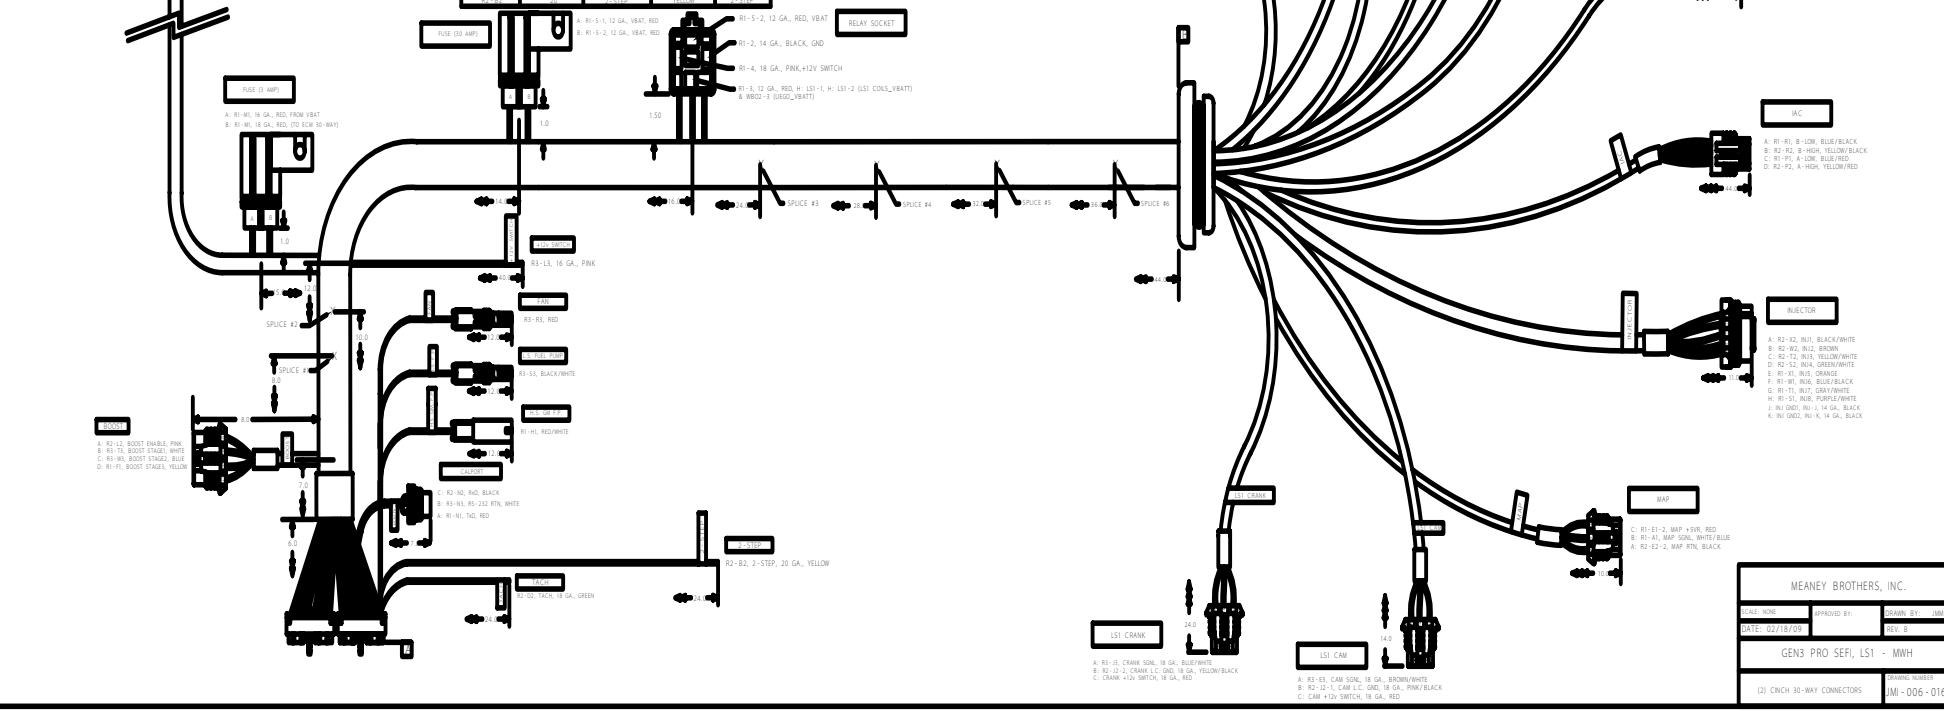

10. ALL DIMENSIONS SHOWN WITH SYMBOL
11. ALL DIMENSIONS SHOWN WITH SYMBOL
12. ALL DIMENSIONS ARE INCHES WITH A TOLERANCE OF +/- .050"