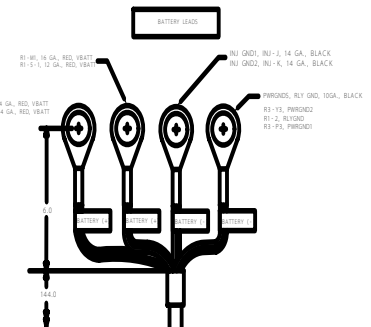

10. ALL DIMENSIONS SHOWN WITH SYMBOL
11. ALL DIMENSIONS SHOWN WITH SYMBOL
12. ALL DIMENSIONS ARE INCHES WITH A TOLERANCE OF +/- .050"