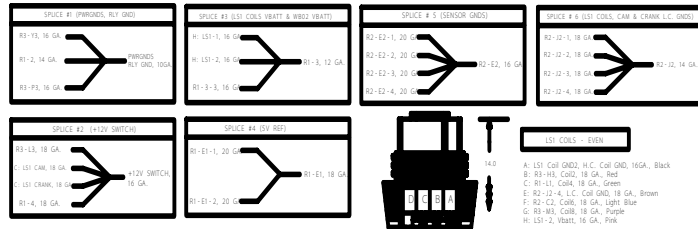

10. ALL DIMENSIONS SHOWN WITH SYMBOL
11. ALL DIMENSIONS SHOWN WITH SYMBOL
12. ALL DIMENSIONS ARE INCHES WITH A TOLERANCE OF +/- .050"

MEANEY BROTHERS, INC.

DATE: 02/18/09   APPROVED BY: DRAWN BY: JMM

DATE: 02/18/09   REV: 0

GEN3 PRO SEFI, LS1 - MMH

DRAWING NUMBER: JMM-006-016