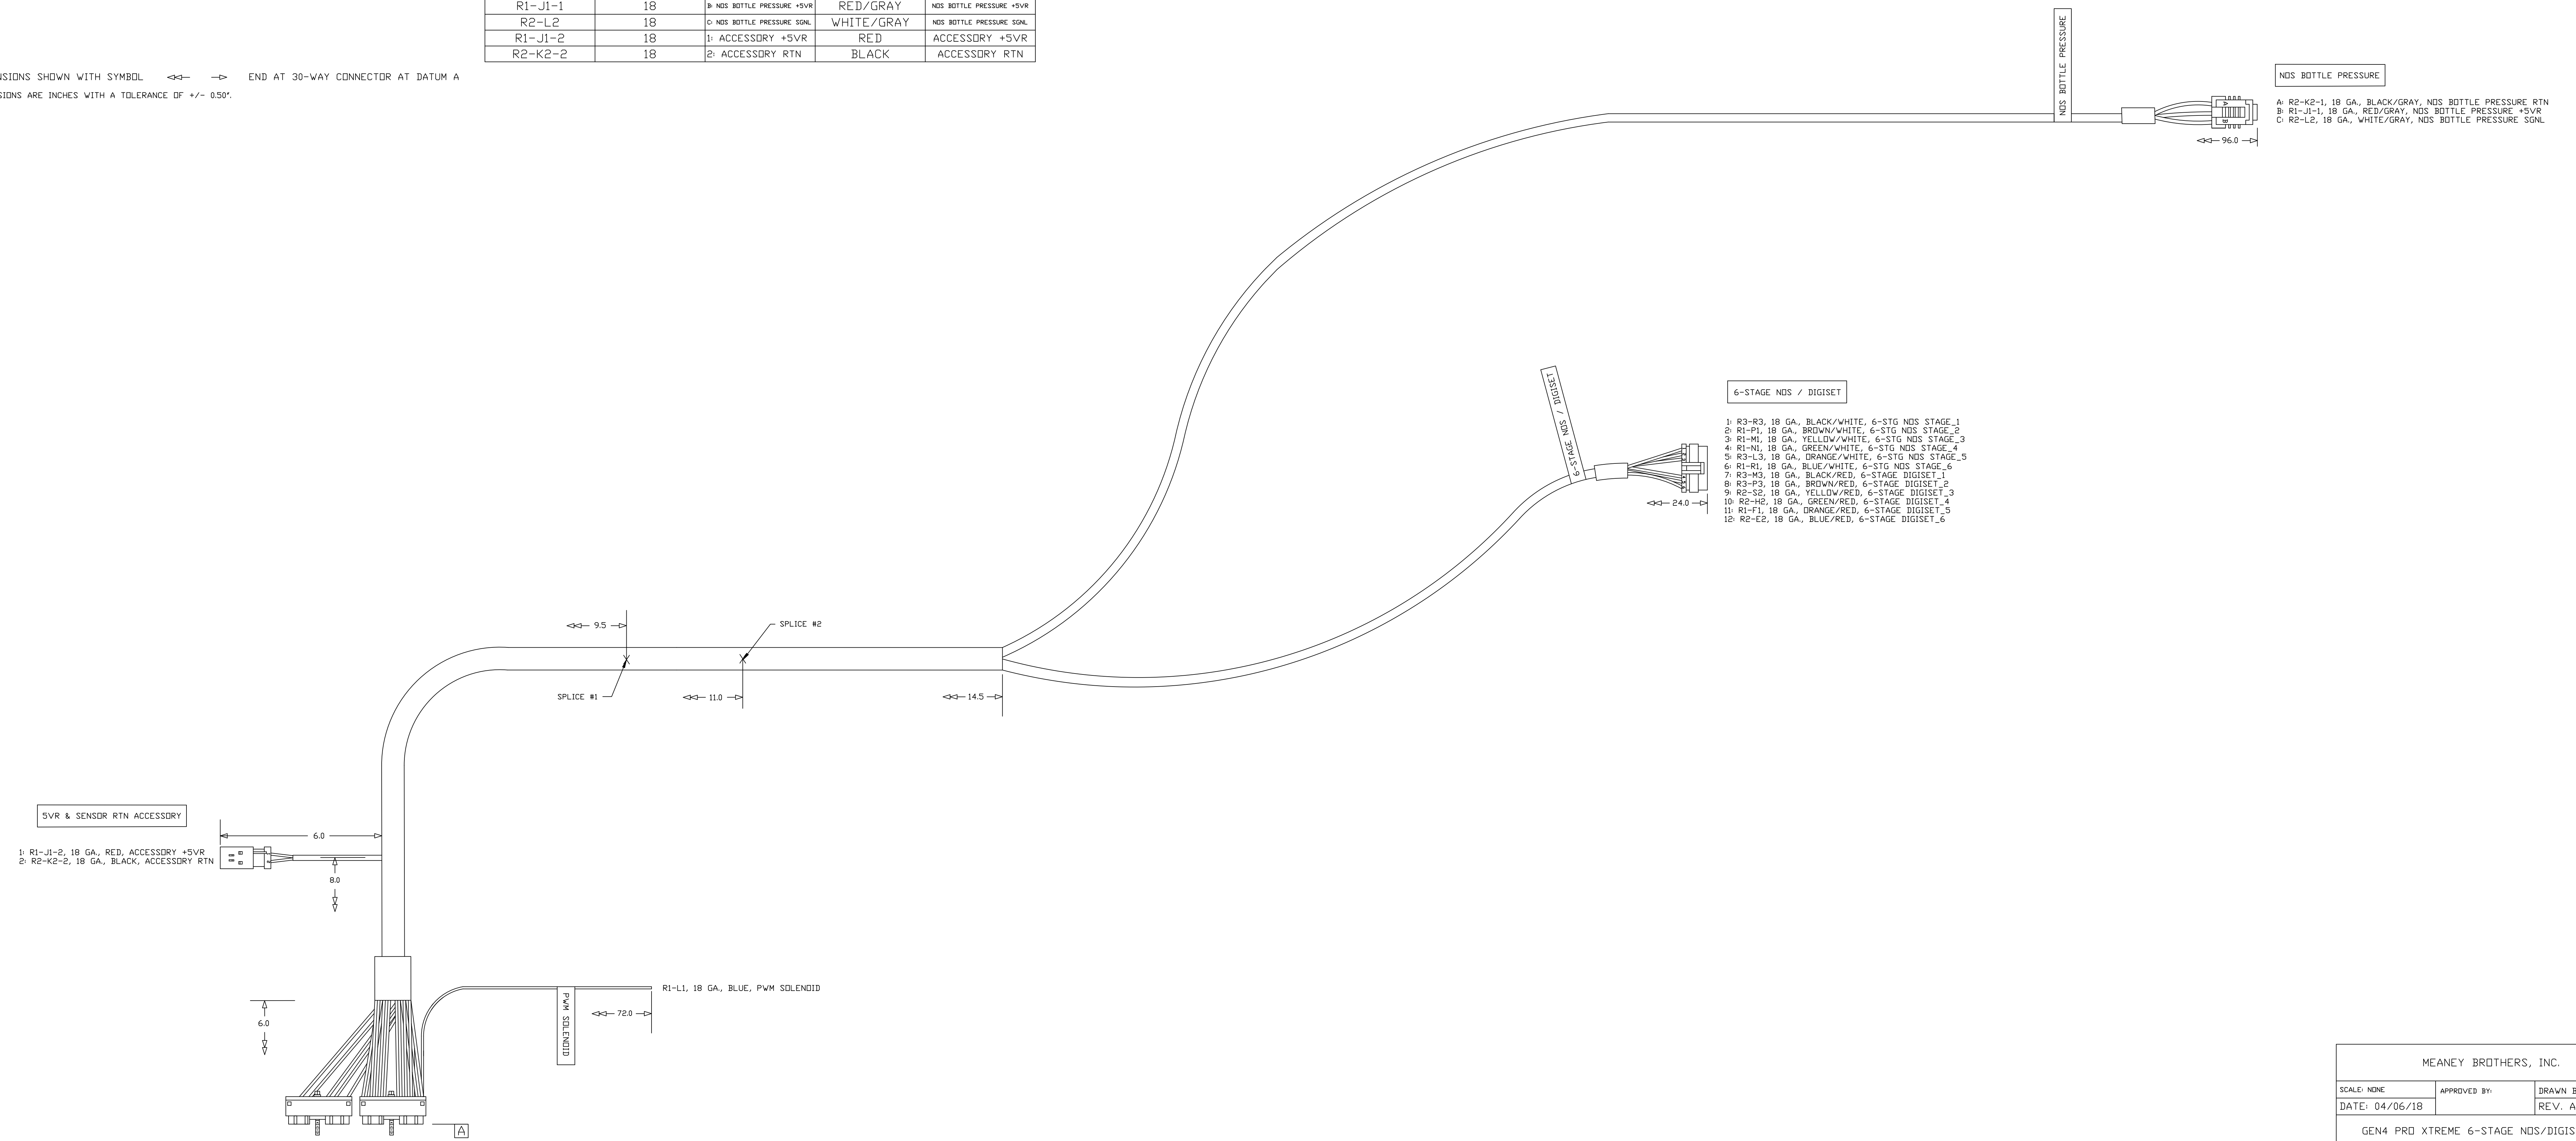

NOTES:

ECM CIRCUIT	WIRE GAUGE	GOES TO	WIRE COLOR	NOTES
R3-R3	18	1: 6-STAGE NDS/DIGISET	BLACK/WHITE	6-STG NDS STAGE_1
R1-P1	18	2: 6-STAGE NDS/DIGISET	BROWN/WHITE	6-STG NDS STAGE_2
R1-M1	18	3: 6-STAGE NDS/DIGISET	YELLOW/WHITE	6-STG NDS STAGE_3
R1-N1	18	4: 6-STAGE NDS/DIGISET	GREEN/WHITE	6-STG NDS STAGE_4
R3-L3	18	5: 6-STAGE NDS/DIGISET	ORANGE/WHITE	6-STG NDS STAGE_5
R1-R1	18	6: 6-STAGE NDS/DIGISET	BLUE/WHITE	6-STG NDS STAGE_6
R3-M3	18	7: 6-STAGE NDS/DIGISET	BLACK/RED	6-STAGE DIGISET_1
R3-P3	18	8: 6-STAGE NDS/DIGISET	BROWN/RED	6-STAGE DIGISET_2
R2-S2	18	9: 6-STAGE NDS/DIGISET	YELLOW/RED	6-STAGE DIGISET_3
R2-H2	18	10: 6-STAGE NDS/DIGISET	GREEN/RED	6-STAGE DIGISET_4
R1-F1	18	11: 6-STAGE NDS/DIGISET	ORANGE/RED	6-STAGE DIGISET_5
R2-E2	18	12: 6-STAGE NDS/DIGISET	BLUE/RED	6-STAGE DIGISET_6
R2-K2-1	18	A: NDS BOTTLE PRESSURE RTN	BLACK/GRAY	NDS BOTTLE PRESSURE RTN
R1-J1-1	18	B: NDS BOTTLE PRESSURE +SVR	RED/GRAY	NDS BOTTLE PRESSURE +SVR
R2-L2	18	C: NDS BOTTLE PRESSURE SOL	WHITE/GRAY	NDS BOTTLE PRESSURE SOL
R1-J1-2	18	1: ACCESSORY +SVR	RED	ACCESSORY +SVR
R2-K2-2	18	2: ACCESSORY RTN	BLACK	ACCESSORY RTN

10. ALL DIMENSIONS SHOWN WITH SYMBOL  $\leftarrow$   $\rightarrow$  END AT 30-WAY CONNECTOR AT DATUM A
11. ALL DIMENSIONS ARE INCHES WITH A TOLERANCE OF +/- 0.50".

MEANEY BROTHERS, INC.		
SCALE: NONE	APPROVED BY:	DRAWN BY: JHM
DATE: 04/06/18		REV. A
GEN4 PRO XTREME 6-STAGE NDS/DIGISET MWH		
Customer version	DRAWING NUMBER JMI-006-081	